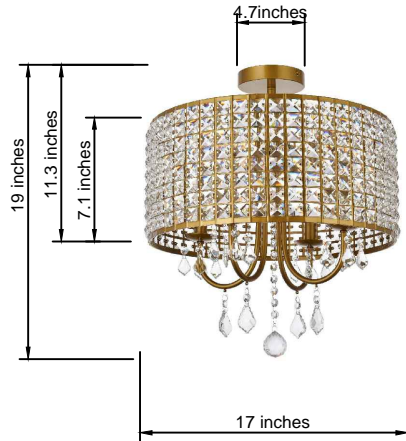

PRODUCT SPECIFICATION SHEET

Elise COLLECTION

Elise 4-Light Brass Ceiling lamp Clear

Brass
Item No:LD712F17BR

Black
Item No:LD712F17BK

Chrome
Item No:LD712F17C

Available Finishes

Dimensions

Canopy Size(in)	Ø4.7" H1.0"
Chain/Rod Length	N/A
Length	N/A
Width	Ø 17"
Height	19"
Maximum Height	N/A

Specifications

Finish	3 Finishes
Material	Metal+Crystal
Clear Color	Clear
Type	Ceiling lamp
Hanging Device	N/A
Voltage	110-125V
Dimmable	Yes
Warranty	1Year Limited
Shipment Type	Small Parcel

Bulb / Socket

Socket Type	E12
Number of Lights	4
Wattage/Bulb	160W
Included	No

Installation

Indoor/Outdoor	Indoor
Dry/Wet/Damp	Dry
Weight	9.97LBS
Wire Length	6"
Safety Rating	ETL Listed